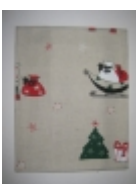

apron pony

18.00 €,- (including 20 % tax)

55% linen,45% cotton. 70cm/84cm. [\[Product Details...\]](#)

apron sheep

18.00 €,- (including 20 % tax)

55% linen,45% cotton. 70cm/84cm. [\[Product Details...\]](#)