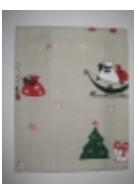

kitchen towel christmas tree

5.00 € (sis. 20 % alv)