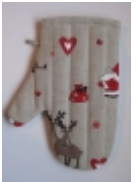

mitten deer with candlesticks

8.00 € (including 20 % tax)

55% linen,45% cotton. 12cm/6cm. [\[Product Details...\]](#)

mitten dogs

8.00 € (including 20 % tax)

55% linen,45% cotton. 12cm/6cm. [\[Product Details...\]](#)