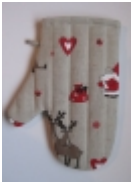

**mitten deer with candlesticks**

**8.00 € (including 20 % tax)**

55% linen,45% cotton. 12cm/6cm. [\[Product Details...\]](#)

**mitten dogs**

**8.00 € (including 20 % tax)**

55% linen,45% cotton. 12cm/6cm. [\[Product Details...\]](#)