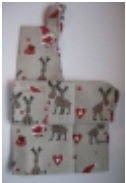

apron gnome

18.00 €,- (including 20 % tax)

55% linen,45% cotton. 70cm/84cm. [[Product Details...]](#)