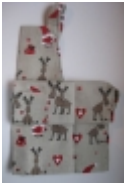

apron gnome

18.00 €,- (including 20 % tax)

55% linen,45% cotton. 70cm/84cm. [[Product Details...]](#)