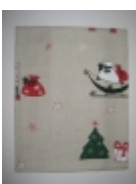

kitchen towel christmas tree

5.00 € (sis. 20 % alv)