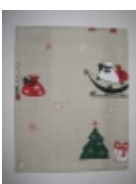

kitchen towel christmas tree

5.00 €,- (including 20 % tax)