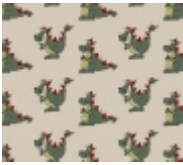

fabric with color print dragons

14.00 € (including 20 % tax)

55% linen,45% cotton. width 150 cm. natural color. [[Product Details...]](#)

Results 1 - 20 of 82

- « « Start
- « Prev
- 1
- [2](#)
- [3](#)
- [4](#)
- [5](#)
- [Next »](#)
- [End »»](#)